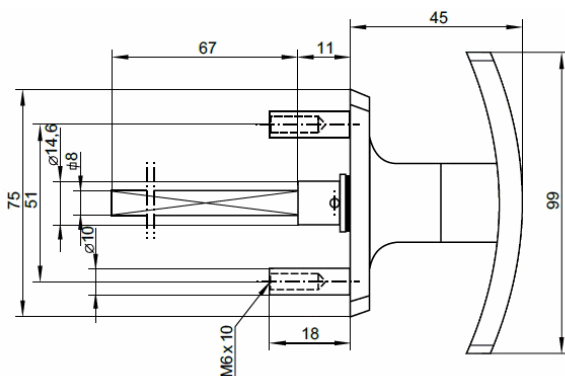

PRODUCT SHEET

Description

T-Handle #177, Chrome Plated, CK SISO

SISO A/S
Mileparken 11
DK-2740 Skovlunde
Denmark
Phone: +45 45 830 900
Fax: +45 45 830 444
E-mail: siso@siso.dk
Web: www.siso.dk

Item number

14.08.056-0

Units	Box	Carton	HS Code	Barcode
Pcs.	5	50	8301300000	 5 704866 044929

CONCEALED FIXING

FIXING HOLE SIZES