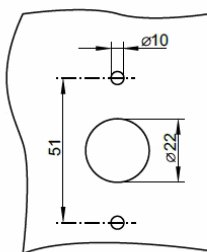

PRODUCT SHEET

Description

T-Handle #177, Chrome Plated, CK SISO

SISO A/S
Mileparken 11
DK-2740 Skovlunde
Denmark
Phone: +45 45 830 900
Fax: +45 45 830 444
E-mail: siso@siso.dk
Web: www.siso.dk

Item number

14.08.056-0

Units	Box	Carton	HS Code	Barcode
Pcs.	5	50	8301300000	 5 704866 044929

CONCEALED FIXING

FIXING HOLE SIZES